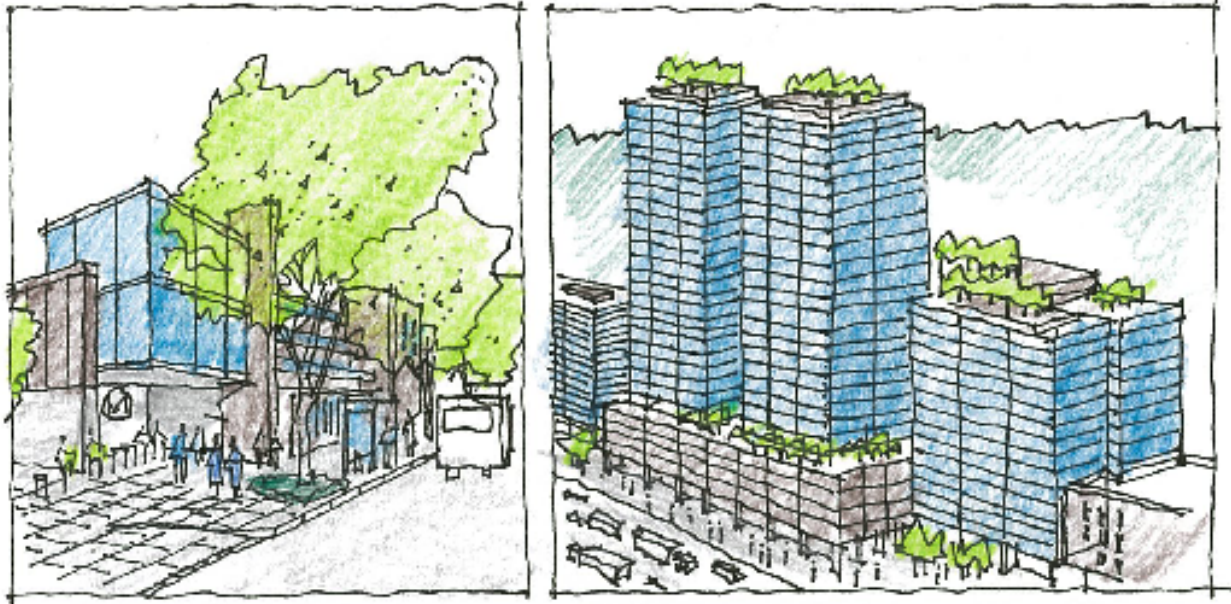

OVERdevelopment - we're OVER it

From this...

To this....

NSW Government OVERDEVELOPMENT PLANS will mean:

- 10,800 more people in Crows Nest & St Leonards precinct
- 27+ storey buildings in Crows Nest
- no public plaza for North Sydney CBD
- increased congestion
- social isolation and loss of community
- loss of sunlight.

PROTEST RALLY

When: 11 am SATURDAY, 10 NOVEMBER 2018

Where: HUME PARK, CROWS NEST (corner of Hume & Clarke Streets)

Why: Your chance to tell the government *what you want for your community*

 FOLLOW UP ON FACEBOOK